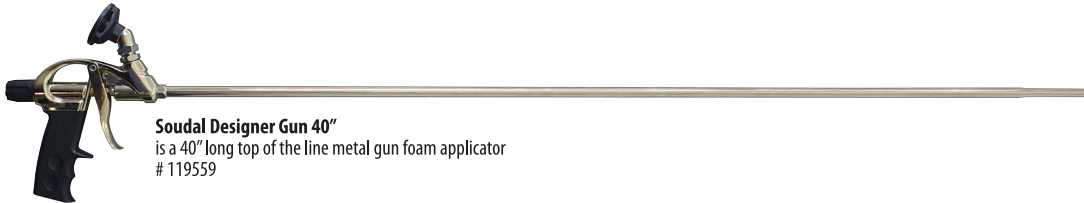

## SOUDAL GUN & FOAM CLEANER

**Soudal Compact Gun**  
is a plastic gun foam applicator  
# 109953

**Soudal Designer Gun**  
is a top of the line  
metal gun foam applicator  
# 103266

**Soudal Designer Gun 22"**  
is a 22" long top of the line  
metal gun foam applicator  
# 122129